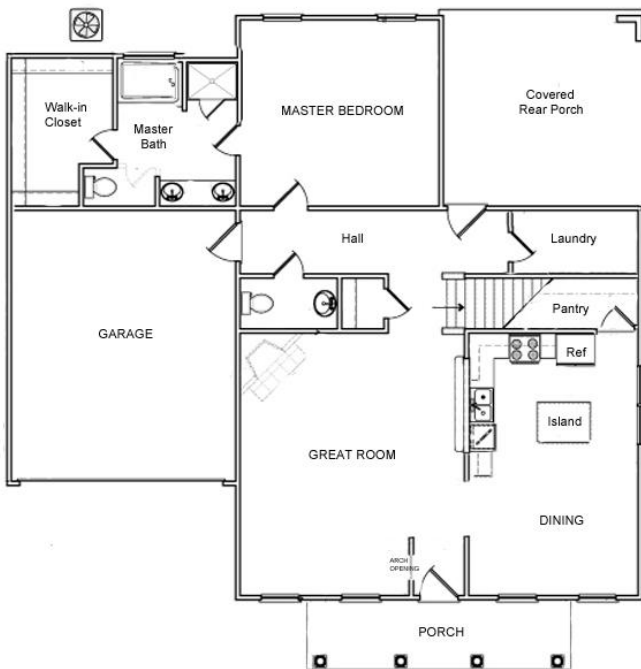

\$224,900

The Chatham Plan
 Lost Plantation
 617 Dresler Road
 Rincon, GA31326

2,900 sq. ft.*
 5 Bedrooms
 3.5 Full Baths
 Loft/Study Area
 Covered Rear Porch
 2-Car Garage

Sonya Lowry, New Home Counselor
 slowry@lamarsmithsignature.com

Brick Front Elevation with Siding on 3 Sides
 Master Suite on Main Level
 Hardwoods in GR, DR, Kitchen, Powder Rm, Halls
 Arched Passages Separate GR & DR & Kitchen
 9-Foot Ceilings on Main Level
 Crown Moulding Throughout 1st Floor
 Recessed Can Lights in Kitchen
 Granite Kitchen Countertops
 Ceramic Tile & Cultured Marble All Baths
 Oversized Kitchen Island with Snack Bar
 Stainless DW, Range, MW, Refrigerator
 42" Upper Cabinets in Kitchen
 Large Laundry Room
 Spacious Covered Rear Porch
 Full Sod & Irrigation System Entire Yard
 Golf Course Community w/Tennis & Swimming
**Square Footage is approximate.*