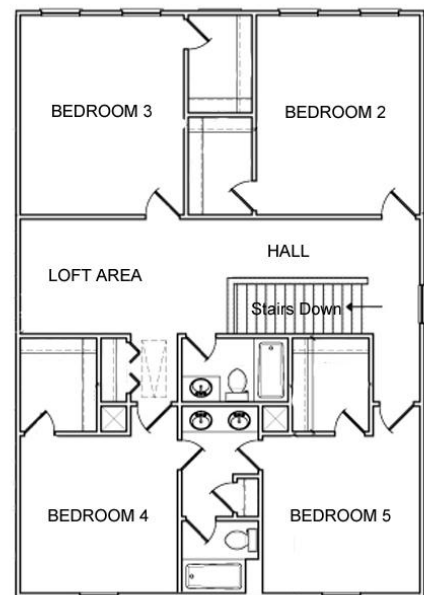

\$224,900

The Chatham Plan
 Lost Plantation
 617 Dresler Road
 Rincon, GA31326

2,900 sq. ft.*
 5 Bedrooms
 3.5 Full Baths
 Loft/Study Area
 Covered Rear Porch
 2-Car Garage

Sonya Lowry, New Home Counselor
 slowry@lamarsmithsignature.com

Brick Front Elevation with Siding on 3 Sides
 Master Suite on Main Level
 Hardwoods in GR, DR, Kitchen, Powder Rm, Halls
 Arched Passages Separate GR & DR & Kitchen
 9-Foot Ceilings on Main Level
 Crown Moulding Throughout 1st Floor
 Recessed Can Lights in Kitchen
 Granite Kitchen Countertops
 Ceramic Tile & Cultured Marble All Baths
 Oversized Kitchen Island with Snack Bar
 Stainless DW, Range, MW, Refrigerator
 42" Upper Cabinets in Kitchen
 Large Laundry Room
 Spacious Covered Rear Porch
 Full Sod & Irrigation System Entire Yard
 Golf Course Community w/Tennis & Swimming
**Square Footage is approximate.*